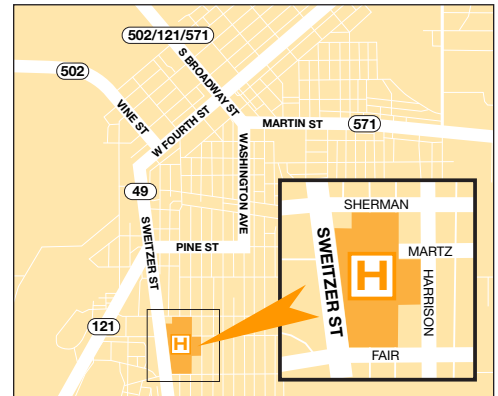

Wayne HealthCare Campus

Driving Directions

835 Sweitzer Street, Greenville, Ohio 45331

From the North

- Take 118 South
- Turn left on N. Broadway St. (49/121/571)
- At traffic circle, take second exit onto S. Broadway St. (49/121)
- Turn right onto W. Fourth St.
- W. Fourth St. turns left and becomes Sweitzer St.
- The hospital will be on your left
- See Campus/Parking Map below

From the East

- Take 36 West
- 36 becomes Martin St. (571)
- Turn left on Washington Ave. (121/49)
- Turn right on Pine St. (121/49)
- Turn left on Sweitzer St. (49)
- The hospital will be on your left
- See Campus/Parking Map below

From the South

- Take 49 North
- 49 becomes Sweitzer St.
- The hospital will be on your right
- See Campus/Parking Map below

From the West

- Take 502 East
- 502 becomes Vine St.
- Turn right onto W. Fourth St.
- W. Fourth St. turns left and becomes Sweitzer St. (49)
- The hospital will be on your left
- See Campus/Parking Map below

MAP KEY

- +** Emergency Dept.
- ★** Public Entrance
- ↑** Sweitzer Entrance
- 🚚** Delivery Entrance
- ↑** Harrison Entrance
- ↕** Public Elevators