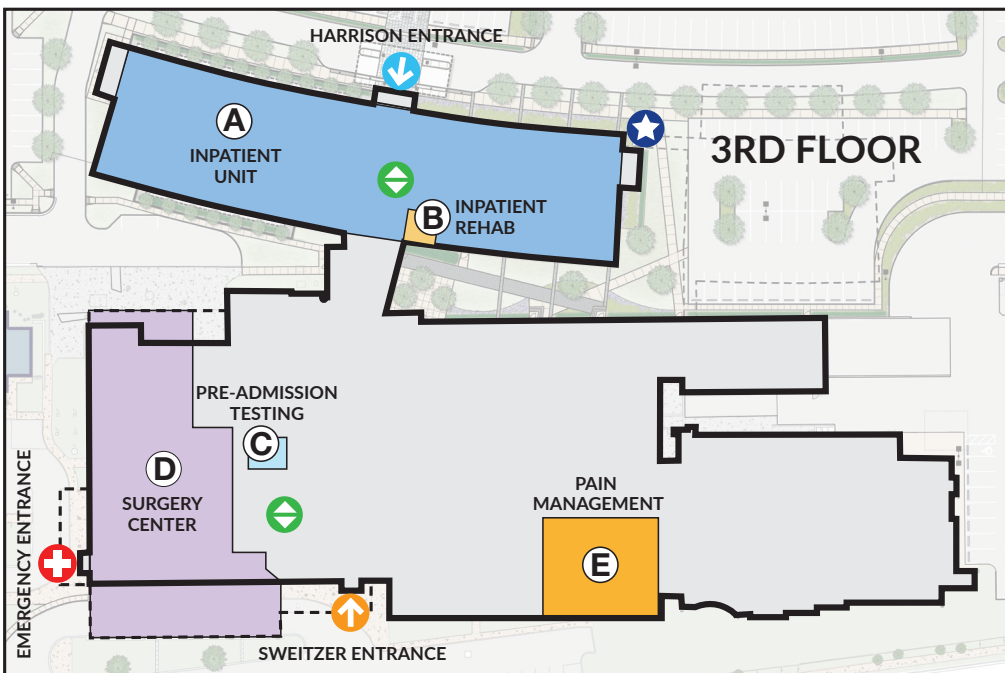

Campus/Parking Map

MAP KEY

- Emergency Dept.
- Public Parking
- Sweitzer Entrance
- Harrison Entrance
- Public Entrance
- Ambulance Entrance
- Physician Parking
- Receiving Dock
- To Emergency Entrance
- To Sweitzer Entrance
- To Harrison Entrance
- To Materials/Delivery Entrance

Wayne HealthCare

Building Directory

1ST FLOOR

HARRISON ENTRANCE

- A** Birthing Center
- B** Wellness Center
- C** Community Rooms 1, 2 & 3

EMERGENCY ENTRANCE

- D** Emergency Department

SWEITZER ENTRANCE

- E** Imaging
- F** Registration
- G** Women's Center
- H** Outpatient Lab
- I** Medical Records

DELIVERY ENTRANCE

- J** Materials/Delivery Entrance

2ND FLOOR

SWEITZER ENTRANCE

- S** Senior Behavioral Health

MAP KEY

- +** Emergency Dept.
- ★** Public Entrance
- ↑** Sweitzer Entrance
- 🚚** Delivery Entrance
- ↑** Harrison Entrance
- ↕** Public Elevators