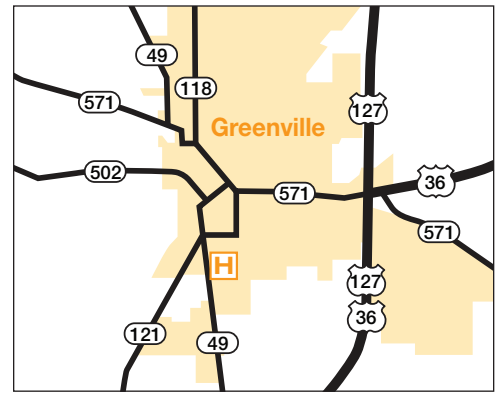

Wayne HealthCare Campus

Driving Directions

835 Sweitzer Street, Greenville, Ohio 45331

From the North

- Take 118 South
- Turn left on N. Broadway St. (49/121/571)
- At traffic circle, take second exit onto S. Broadway St. (49/121)
- Turn right onto W. Fourth St.
- W. Fourth St. turns left and becomes Sweitzer St.
- The hospital will be on your left
- See Campus/Parking Map below

From the East

- Take 36 West
- 36 becomes Martin St. (571)
- Turn left on Washington Ave. (121/49)
- Turn right on Pine St. (121/49)
- Turn left on Sweitzer St. (49)
- The hospital will be on your left
- See Campus/Parking Map below

From the South

- Take 49 North
- 49 becomes Sweitzer St.
- The hospital will be on your right
- See Campus/Parking Map below

From the West

- Take 502 East
- 502 becomes Vine St.
- Turn right onto W. Fourth St.
- W. Fourth St. turns left and becomes Sweitzer St. (49)
- The hospital will be on your left
- See Campus/Parking Map below

MAP KEY

- +** Emergency Dept.
- ★** Public Entrance
- ↑** Sweitzer Entrance
- 🚚** Delivery Entrance
- ↑** Harrison Entrance
- ↕** Public Elevators