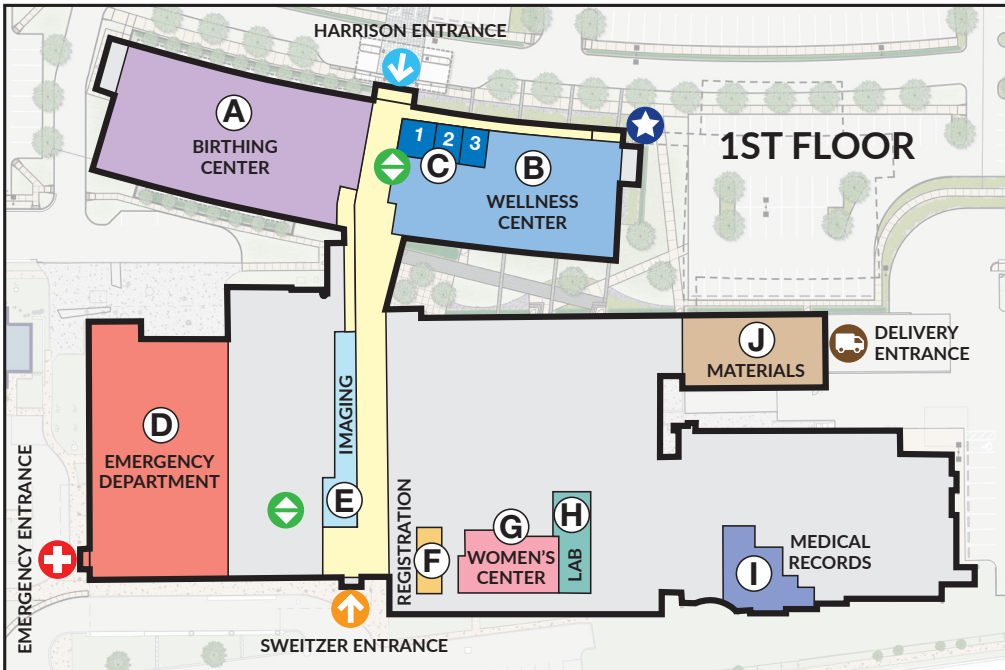

From the East

- Take 36 West
- 36 becomes Martin St. (571)
- Turn left on Washington Ave. (121/49)
- Turn right on Pine St. (121/49)
- Turn left on Sweitzer St. (49)
- The hospital will be on your left
- See Campus/Parking Map below

Campus/Parking Map

MAP KEY

- Emergency Dept.
- Public Parking
- Sweitzer Entrance
- Harrison Entrance
- Public Entrance
- Ambulance Entrance
- Physician Parking
- Receiving Dock
- To Emergency Entrance
- To Sweitzer Entrance
- To Harrison Entrance
- To Materials/Delivery Entrance

Wayne HealthCare

Building Directory

1ST FLOOR

HARRISON ENTRANCE

- A** Birthing Center
- B** Wellness Center
- C** Community Rooms 1, 2 & 3

EMERGENCY ENTRANCE

- D** Emergency Department

SWEITZER ENTRANCE

MAP KEY

- +** Emergency Dept.
- ★** Public Entrance
- ↑** Sweitzer Entrance
- 🚚** Delivery Entrance
- ↑** Harrison Entrance
- ↕** Public Elevators